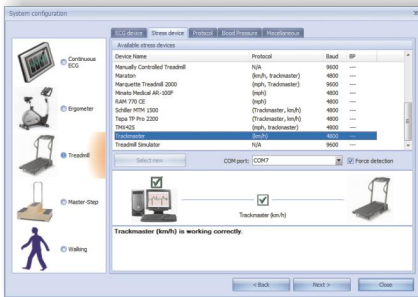

EC-12LT TREADMILL

- HIGHLY RELIABLE AND DURABLE
- ALMOST MAINTENANCE FREE
- QUIET OPERATION
- SMOOTH ACCELERATION
- LOW STEP-UP HEIGHT
- SIDE HANDRAILS
- SAFETY STOP-BELT

EC-12LT

The EC-12LT Treadmill is the perfect loading device for Stress Test Systems as it is a reliable and durable machine. It can be controlled by many PC-based ECGs once it is connected to a PC. It can be used for stress test examinations and rehabilitation purposes as well. Low step-up height, safety stop-belt, side handrails, quiet operation and smooth acceleration all add to the high usability of this device.

SELECT STRESS DEVICE

SELECT STRESS PROTOCOL