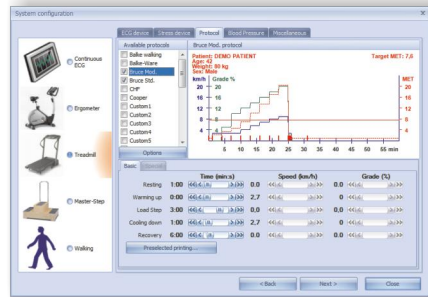

EC-12LT TREADMILL

- HIGHLY RELIABLE AND DURABLE
- ALMOST MAINTENANCE FREE
- QUIET OPERATION
- SMOOTH ACCELERATION
- LOW STEP-UP HEIGHT
- SIDE HANDRAILS
- SAFETY STOP-BELT

EC-12LT

The EC-12LT Treadmill is the perfect loading device for Stress Test Systems as it is a reliable and durable machine. It can be controlled by many PC-based ECGs once it is connected to a PC. It can be used for stress test examinations and rehabilitation purposes as well. Low step-up height, safety stop-belt, side handrails, quiet operation and smooth acceleration all add to the high usability of this device.

SELECT STRESS DEVICE

SELECT STRESS PROTOCOL